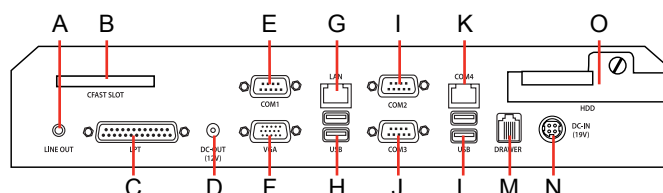

Two USB Ports on the Left Side
Optional Fingerprint Reader